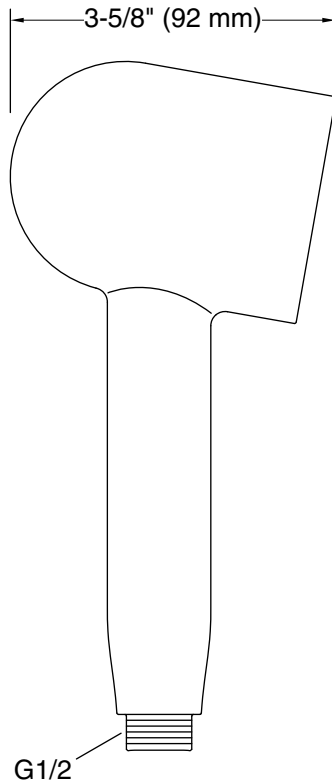

Features

- Single-function handshower delivers a full, consistent spray, regardless of water pressure
- Infinity provides three spray experiences in one: strong-rinsing (top), massaging (middle), and broad coverage (lower)
- MasterClean™ sprayface features an easy-to-clean surface that withstands mineral buildup
- Optimized sprayface for maximum performance
- 2.5 gpm (9.5 lpm) maximum flow rate at 45 psi (3.1 bar)

Material

- Premium material construction for durability and reliability
- KOHLER finishes resist corrosion and tarnishing

Installation

- 1/2 -14 NPT connection
- Requires shower hose (sold separately)
- Bracket or sidebar required for wall-mount installation
- Deck-mount holder required for deck-mount installation

Color	Code	Description
	CP	Polished Chrome
	BN	Vibrant™ Brushed Nickel
	BL	Matte Black
	2MB	Vibrant™ Brushed Moderne Brass
	TT	Vibrant Titanium

Technical Information

All product dimensions are nominal.

Handshower: