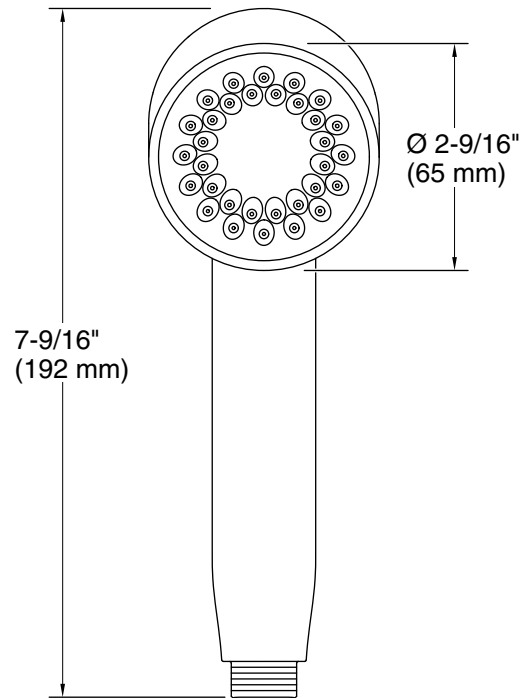

Features

- Single-function handshower delivers a full, consistent spray, regardless of water pressure
- Infinity provides three spray experiences in one: strong-rinsing (top), massaging (middle), and broad coverage (lower)
- MasterClean™ sprayface features an easy-to-clean surface that withstands mineral buildup
- Optimized sprayface for maximum performance
- 2.5 gpm (9.5 lpm) maximum flow rate at 45 psi (3.1 bar)

Material

- Premium material construction for durability and reliability
- KOHLER finishes resist corrosion and tarnishing

Installation

- 1/2 -14 NPT connection
- Requires shower hose (sold separately)
- Bracket or sidebar required for wall-mount installation
- Deck-mount holder required for deck-mount installation

Color	Code	Description
	CP	Polished Chrome
	BN	Vibrant™ Brushed Nickel
	BL	Matte Black
	2MB	Vibrant™ Brushed Moderne Brass
	TT	Vibrant Titanium

Technical Information

All product dimensions are nominal.

Handshower: